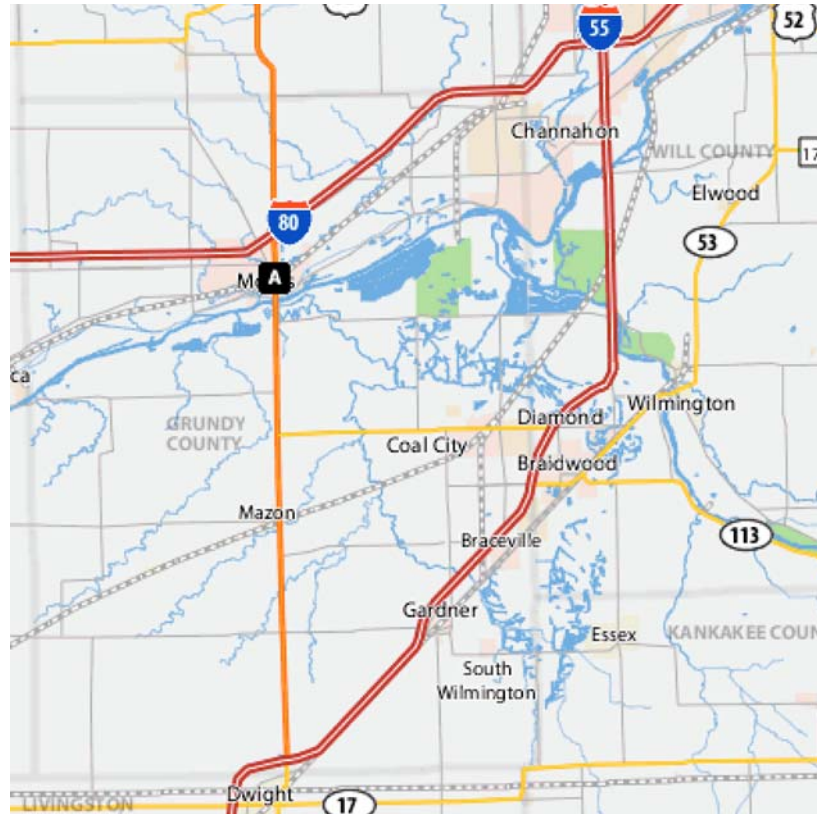

DIRECTIONS:

Grundy County Corn Festival, Morris, Illinois is located at
The interesections of Interstate 80 and Illinois Route 47 in
Historic Downtown Morris.

From the Suburbs:

Interstate 55 South to Interstate 80 West (towards Des Moines, IA)
Take Exit 112 and at the stoplight turn South (or left)
And proceed approximately two miles.
The Corn Festival is west of Illinois Route 47 in
Historic Downtown Morris.