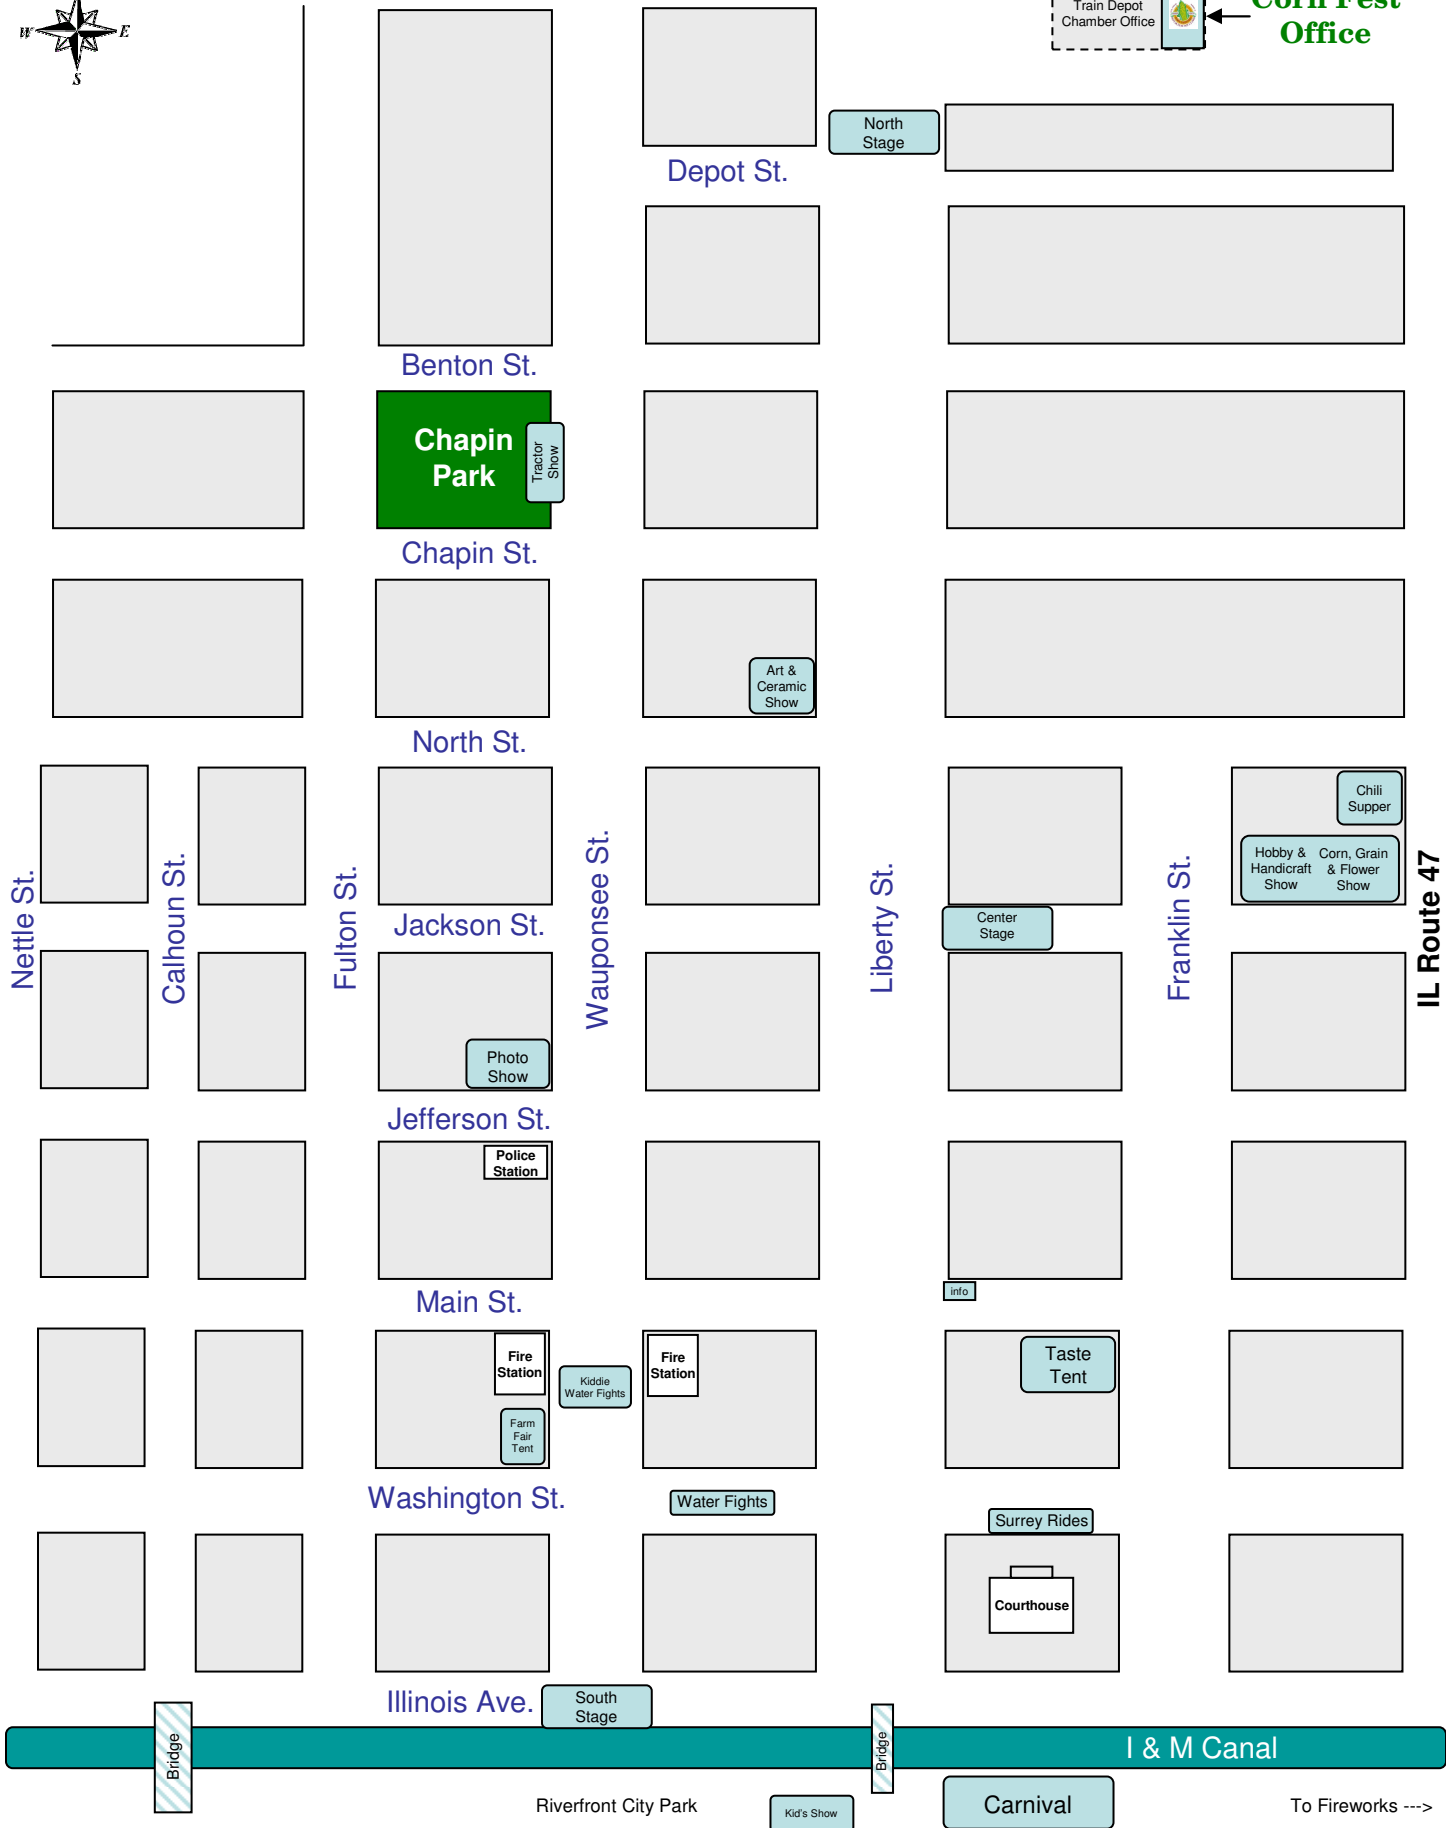

Corn Fest Office

Chapin Park

Tractor Show

Art & Ceramic Show

Photo Show

Police Station

Fire Station

Farm Fair Tent

Kiddie Water Fights

Fire Station

Water Fights

Taste Tent

Surrey Rides

Courthouse

Chili Supper

Hobby & Handicraft Show

Corn, Grain & Flower Show

Center Stage

North Stage

South Stage

I & M Canal

Riverfront City Park

Kid's Show

Carnival

To Fireworks --->

Bridge

Bridge

IL Route 47